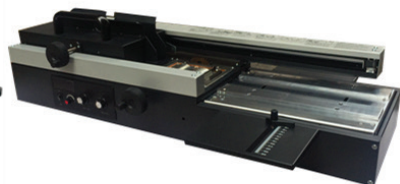

PERFECT BINDING MACHINE

RT40A

MANUAL DESKTOP PERFECT BINDING MACHINE

Model	: ROYALTECH RT40A
Max. Binding Length	: 320mm
Max. Binding Thickness	: 250 sheets (70gsm)
Binding Speed	: 200 books / h
Pre-heating	: 20 min
Power Supply	: 220V

RT40SA

SEMI AUTO DESKTOP PERFECT BINDING MACHINE

Model	: ROYALTECH RT40SA
Max. Binding Length	: 320mm
Max. Binding Thickness	: 250 sheets (70gsm)
Binding Speed	: 200 books / h
Pre-heating	: 20 min
Power Supply	: 220V

PERFECT BINDING GLUE

SIDE GLUE

RT30A

MANUAL DESKTOP PERFECT BINDING MACHINE

Model	: ROYALTECH RT30A
Paper Format	: 320 x 288 (mm)
Max. Binding Thickness	: 200 sheets (70gsm)
Cover Thickness	: 50 – 400 (gsm)
Binding Speed	: 100 books / h
Pre-heating	: 20 min
Gluing	: Manual
Spine Roughened	: Manual
Power Supply	: 220V
Dimensions (LxDxH)	: 650 x 350 x 500 (mm)
Weight	: 38kg

RTC50SG (A4)

PERFECT BINDING MACHINE (SIDE GLUE)

Model	: ROYALTECH RTC50SG (A4)
Max. Binding Length	: 340mm
Max. Binding Thickness	: 60mm
Binding Speed	: 300 books / h
Pre-heating	: 25 min
Glue Roller	: Single + Side Glue
Milling Cutter	: Sun Cutter + Small Milling Cutter
Side Glue Function	: Yes
Display Mode	: 7" Touch Screen
Power Supply	: 220V / 50Hz
Dimensions (LxDxH)	: 1000 x 590 x 1300 (mm)
Weight	: 230kg