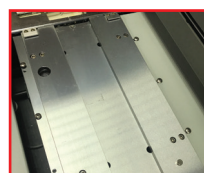

COVER CLAMPING PART