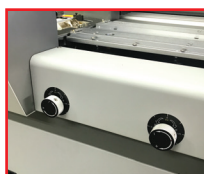

BOOK SPINE ADJUST