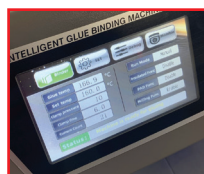

TOUCH SCREEN