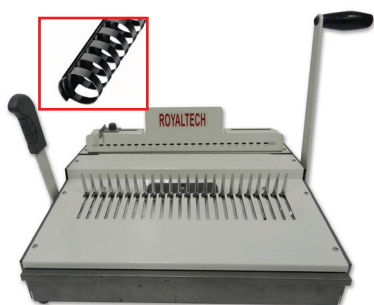

### PLASTIC COMB BINDING MACHINE

Model : ROYALTECH RT2088A  
 Paper Width : 297mm (A4)  
 No. of Punch Dies : 21  
 Punching Capacity : 16 pcs (70g)  
 Max. Thickness : 500 sheets / 51mm  
 Margin Adjustable Range : 2.5 / 4.5 / 6.5 (mm)  
 Adjustable Push Pull Pins : Yes  
 Dimensions (LxDxH) : 420 x 350 x 230 (mm)  
 Weight : 14kg

### PLASTIC COMB BINDING MACHINE

Model : ROYALTECH RT3088  
 Paper Width : 297mm (A4)  
 No. of Punch Dies : 21  
 Punching Capacity : 20 pcs (70g)  
 Max. Thickness : 500 sheets / 51mm  
 Margin Adjustable Range : 2.5 / 4.5 / 6.5 (mm)  
 Adjustable Push Pull Pins : Yes  
 Dimensions (LxDxH) : 400 x 320 x 200 (mm)  
 Weight : 10kg