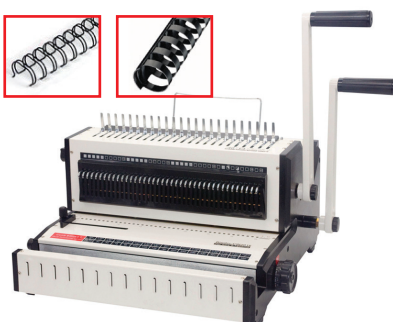

RTCW001

COMBO BINDING MACHINE (COMB + WIRE-O 3:1)

Model : ROYALTECH RTCW001
Paper Width : 297mm (A4)
No. of Punch Dies : 24 (Comb) / 40 (Wire-O)
Punching Capacity : 20 pcs (70g)
Max. Thickness (Comb) : 500 sheets / 51mm
Max. Thickness (Wire-O) : 120 sheets / 14.3mm
Margin Adjustable Range : 2.5 / 4.5 / 6.5 (mm)
Adjustable Push Pull Pins : Yes
Dimensions (LxDxH) : 450 x 430 x 270 (mm)
Weight : 24kg