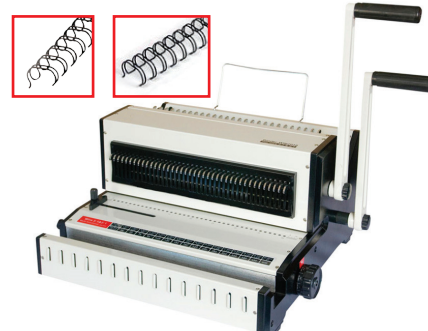

RTWW001

COMBO BINDING MACHINE (WIRE-O 2:1 + WIRE-O 3:1)

Model : ROYALTECH RTWW001
Paper Width : 297mm (A4)
No. of Punch Dies : 27 (2:1) / 40 (3:1)
Punching Capacity : 20 pcs (70g)
Max. Thickness (2:1) : 250 sheets / 25.4mm
Max. Thickness (3:1) : 120 sheets / 14.3mm
Margin Adjustable Range : 2.5 / 4.5 / 6.5 (mm)
Adjustable Push Pull Pins : Yes
Dimensions (LxDxH) : 580 x 540 x 370 (mm)
Weight : 24kg