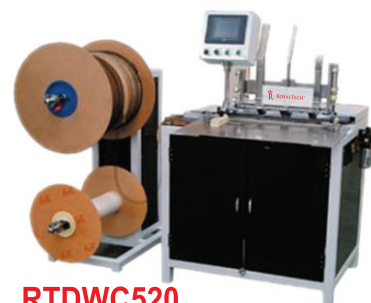

**RTEPC21**

**ELECTRIC PLASTIC COMB BINDING MACHINE**

Model : ROYALTECH RTEPC21  
 Paper Width : 297mm (A4)  
 No. of Punch Dies : 21  
 Punching Capacity : 30 pcs (70g)  
 Max. Thickness : 500 sheets / 51mm  
 Margin Adjustable Range : 2.5 / 4.5 / 6.5 (mm)  
 Adjustable Push Pull Pins : Yes  
 Power Supply : 220V / 50Hz  
 Power Consumption : 120W  
 Dimensions (LxDxH) : 430 x 300 x 230 (mm)  
 Weight : 24kg

**RTEW31**

**ELECTRIC WIRE-O BINDING MACHINE 3:1**

Model : ROYALTECH RTEW31  
 Paper Width : 297mm (A4)  
 No. of Punch Dies : 34  
 Punching Capacity : 30pcs (70g)  
 Max. Thickness : 120 sheets / 14.3mm  
 Margin Adjustable Range : 2.5 / 4.5 / 6.5 (mm)  
 Adjustable Push Pull Pins : Yes  
 Power Supply : 220V / 50Hz  
 Power Consumption : 120W  
 Dimensions (LxDxH) : 430 x 380 x 230 (mm)  
 Weight : 24kg

**RTCPM600**

**COMMERCIAL ELECTRIC WIRE-O PUNCHING MACHINE**

Model : ROYALTECH RTCPM600  
 Max. Working Length : 620mm  
 Max. Punching Thickness : 1.8mm  
 Working Speed : 82 times / min  
 Power Supply : 380V / 50Hz  
 Power Consumption : 1.1kW  
 Dimensions (LxDxH) : 1080 x 760 x 1260 (mm)  
 Weight : 310kg

**RTEWC600**

**HEAVY DUTY ELECTRIC WIRE-O CLOSING MACHINE**

Model : ROYALTECH RTEWC600  
 Max. Working Length : 600mm  
 Working Speed : 250 times / min  
 Power Supply : 220V / 50Hz  
 Power Consumption : 0.25kW  
 Dimensions (LxDxH) : 810 x 610 x 1230 (mm)  
 Weight : 80kg