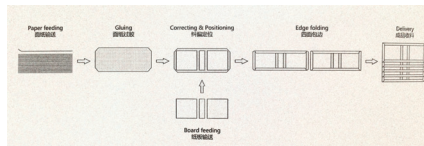

SEMI AUTO HARD COVER MAKER

Model : ROYALTECH RT8050HC
Max. Cover Size : 800 x 500 (mm)
Min. Cover Size : 140 x 140 (mm)
Speed : 3 – 5 pcs / min
Power Supply : 220V / 50Hz
Power Consumption : 0.37kW
Dimensions (LxDxH) : 1840 x 1250 x 1560 (mm)
Weight : 650kg

SEMI AUTO HARD COVER MACHINE

Model : ROYALTECH RTHC500
Max. Cover Size : 500mm
Min. Cover Size : 140 x 140 (mm)
Work Speed : 2 – 3 pcs / min
Power Supply : 220V / 50Hz
Mainframe Power : 0.37kW
Dimensions (LxDxH) : 1620 x 780 x 1000 (mm)
Weight : 260kg