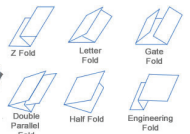

RT1000

SEMI ELECTRIC BOOKLET MAKER

Model : ROYALTECH RT1000
Staple Capacity : 12 sheets (70g)
Folding Capacity : 10 sheets (70g)
Min. Size Capacity : 197 x 273 (mm)
Max. Size Capacity : 297 x 420 (mm)
Staple Orientation : Middle, Side
Power Supply : 220V / 50Hz
Power Consumption : 100W
Speed : 15 books / min
Dimensions (LxDxH) : 540 x 480 x 220 (mm)
Weight : 15kg