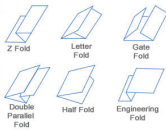

FOLDING MACHINE / BOOKLET MAKER

RT297

ELECTRIC PAPER FOLDING MACHINE

Model : ROYALTECH RT297
 Operate Mode : Manual
 Max. Paper Size : 300 x 432 (mm)
 Min. Paper Size : 100 x 130 (mm)
 Paper Weight : 60 – 120 (gsm)
 Fold Type : Single Fold, Double Fold, Irregular Fold, Letter Fold, Accordion Foil, Gate Fold
 Paper Feed System : Three Roller Friction Feed System
 Max. Stacking Capacity: 400 sheets (70gsm)
 Folding Speed : 80 – 120 sheets / min
 Power Supply : 220V / 50Hz
 Dimensions (LxDxH) : 780 x 490 x 560 (mm)
 Weight : 32kg

RT298A

ELECTRIC PAPER FOLDING MACHINE (AUTO)

Model : ROYALTECH RT298A
 Operate Mode : Automatic
 Max. Paper Size : 300 x 432 (mm)
 Min. Paper Size : 100 x 130 (mm)
 Paper Weight : 60 – 120 (gsm)
 Fold Type : Single Fold, Double Fold, Irregular Fold, Letter Fold, Accordion Foil, Gate Fold
 Paper Feed System : Three Roller Friction Feed System
 Max. Stacking Capacity: 400 sheets (70gsm)
 Folding Speed : 80 – 120 sheets / min
 Power Supply : 220V / 50Hz
 Dimensions (LxDxH) : 780 x 490 x 560 (mm)
 Weight : 32kg