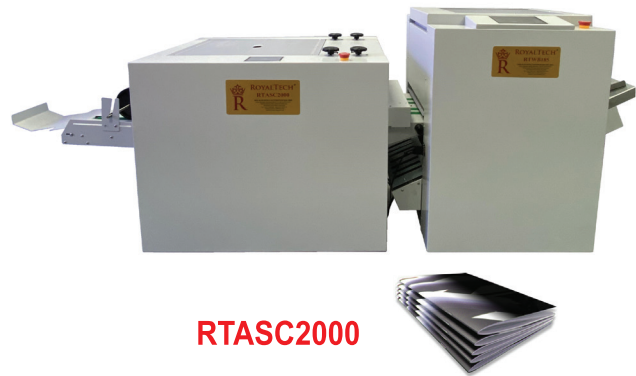

RTASC2000

ELECTRIC AUTO STITCHING & CUTTING MACHINE (BOOKLET)

Model : ROYALTECH RTASC2000
Paper Size : 210 x 148 (mm) to 480 x 330 (mm)
Cover Thickness : 50 – 250 (gsm)
Max. Capacity : 20 sheets (70g) / 7 sheets (157g)
Speed : 25 books / min
Trimming Thickness : 40 sheets (70g)
Trimming Speed : 1300 books / h (A4 / 70g)
Productivity : Stitching / Fold & Stitching / Fold, Stitching & Trim
Power Supply : 220V / 50Hz
Dimensions (LxDxH) : 1500 x 580 x 950 (mm)
Weight : 260kg