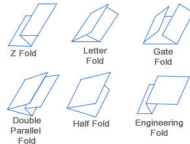

FOLDING MACHINE / BOOKLET MAKER

RT297

ELECTRIC PAPER FOLDING MACHINE

Model : ROYALTECH RT297
 Operate Mode : Manual
 Max. Paper Size : 300 x 432 (mm)
 Min. Paper Size : 100 x 130 (mm)
 Paper Weight : 60 – 120 (gsm)
 Fold Type : Single Fold, Double Fold, Irregular Fold, Letter Fold, Accordion Foil, Gate Fold
 Paper Feed System : Three Roller Friction Feed System
 Max. Stacking Capacity: 400 sheets (70gsm)
 Folding Speed : 80 – 120 sheets / min
 Power Supply : 220V / 50Hz
 Dimensions (LxDxH) : 780 x 490 x 560 (mm)
 Weight : 32kg

RT298A

ELECTRIC PAPER FOLDING MACHINE (AUTO)

Model : ROYALTECH RT298A
 Operate Mode : Automatic
 Max. Paper Size : 300 x 432 (mm)
 Min. Paper Size : 100 x 130 (mm)
 Paper Weight : 60 – 120 (gsm)
 Fold Type : Single Fold, Double Fold, Irregular Fold, Letter Fold, Accordion Foil, Gate Fold
 Paper Feed System : Three Roller Friction Feed System
 Max. Stacking Capacity: 400 sheets (70gsm)
 Folding Speed : 80 – 120 sheets / min
 Power Supply : 220V / 50Hz
 Dimensions (LxDxH) : 780 x 490 x 560 (mm)
 Weight : 32kg