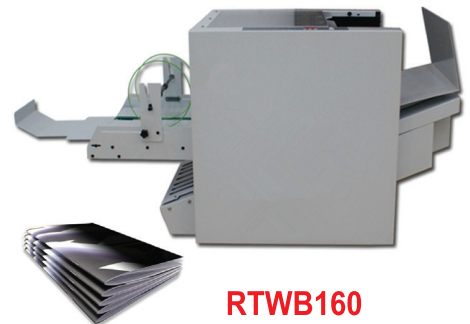

FOLDING MACHINE / BOOKLET MAKER

RT297

ELECTRIC PAPER FOLDING MACHINE

Model : ROYALTECH RT297
 Operate Mode : Manual
 Max. Paper Size : 300 x 432 (mm)
 Min. Paper Size : 100 x 130 (mm)
 Paper Weight : 60 – 120 (gsm)
 Fold Type : Single Fold, Double Fold, Irregular Fold, Letter Fold, Accordion Foil, Gate Fold
 Paper Feed System : Three Roller Friction Feed System
 Max. Stacking Capacity: 400 sheets (70gsm)
 Folding Speed : 80 – 120 sheets / min
 Power Supply : 220V / 50Hz
 Dimensions (LxDxH) : 780 x 490 x 560 (mm)
 Weight : 32kg

RT305

ELECTRIC PAPER FOLDING MACHINE

Model : ROYALTECH RT305
 Operate Mode : Manual
 Max. Paper Size : 300 x 432 (mm)
 Min. Paper Size : 100 x 130 (mm)
 Paper Weight : 80 – 157 (gsm)
 Fold Type : Single Fold, Double Fold, Irregular Fold, Letter Fold, Accordion Foil, Gate Fold
 Paper Feed System : Three Roller Friction Feed System
 Max. Stacking Capacity: 400 sheets (70gsm)
 Folding Speed : 80 – 120 sheets / min
 Power Supply : 220V / 50Hz
 Dimensions (LxDxH) : 790 x 490 x 525 (mm)
 Weight : 32kg

RT1000

SEMI ELECTRIC BOOKLET MAKER

Model : ROYALTECH RT1000
 Staple Capacity : 12 sheets (70g)
 Folding Capacity : 10 sheets (70g)
 Min. Size Capacity : 197 x 273 (mm)
 Max. Size Capacity : 297 x 420 (mm)
 Staple Orientation : Middle, Side
 Power Supply : 220V / 50Hz
 Power Consumption : 100W
 Speed : 15 books / min
 Dimensions (LxDxH) : 540 x 480 x 220 (mm)
 Weight : 15kg

BOOKLET MAC

ELECTRIC DIGITAL BOOKLET MAKER

Model : ROYALTECH BOOKLET MAC
 Paper Size : 197 x 273(mm) to 297 x 420 (mm)
 Max. Capacity : 14 sheets (70g)
 Left Right Margin : 1mm
 Productivity : Staple / Fold & Staple
 Power Supply : 220V / 50Hz
 Dimensions (LxDxH) : 575 x 450 x 215 (mm)
 Weight : 40kg