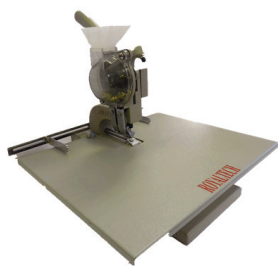

RTE4.0 / RTE5.5

SINGLE HEAD MANUAL EYELET MACHINE

Model : ROYALTECH RTE4.0 / RTE5.5
Binding Thickness : ≤ 3mm
Eyelet Diameter : 4mm / 5.5mm
Max. Working Lengthways : 60mm
Vessel Volume : 1200 grains / 900 grains
Dimensions (LxDxH) : 440 x 300 x 390 (mm)
Weight : 13kg